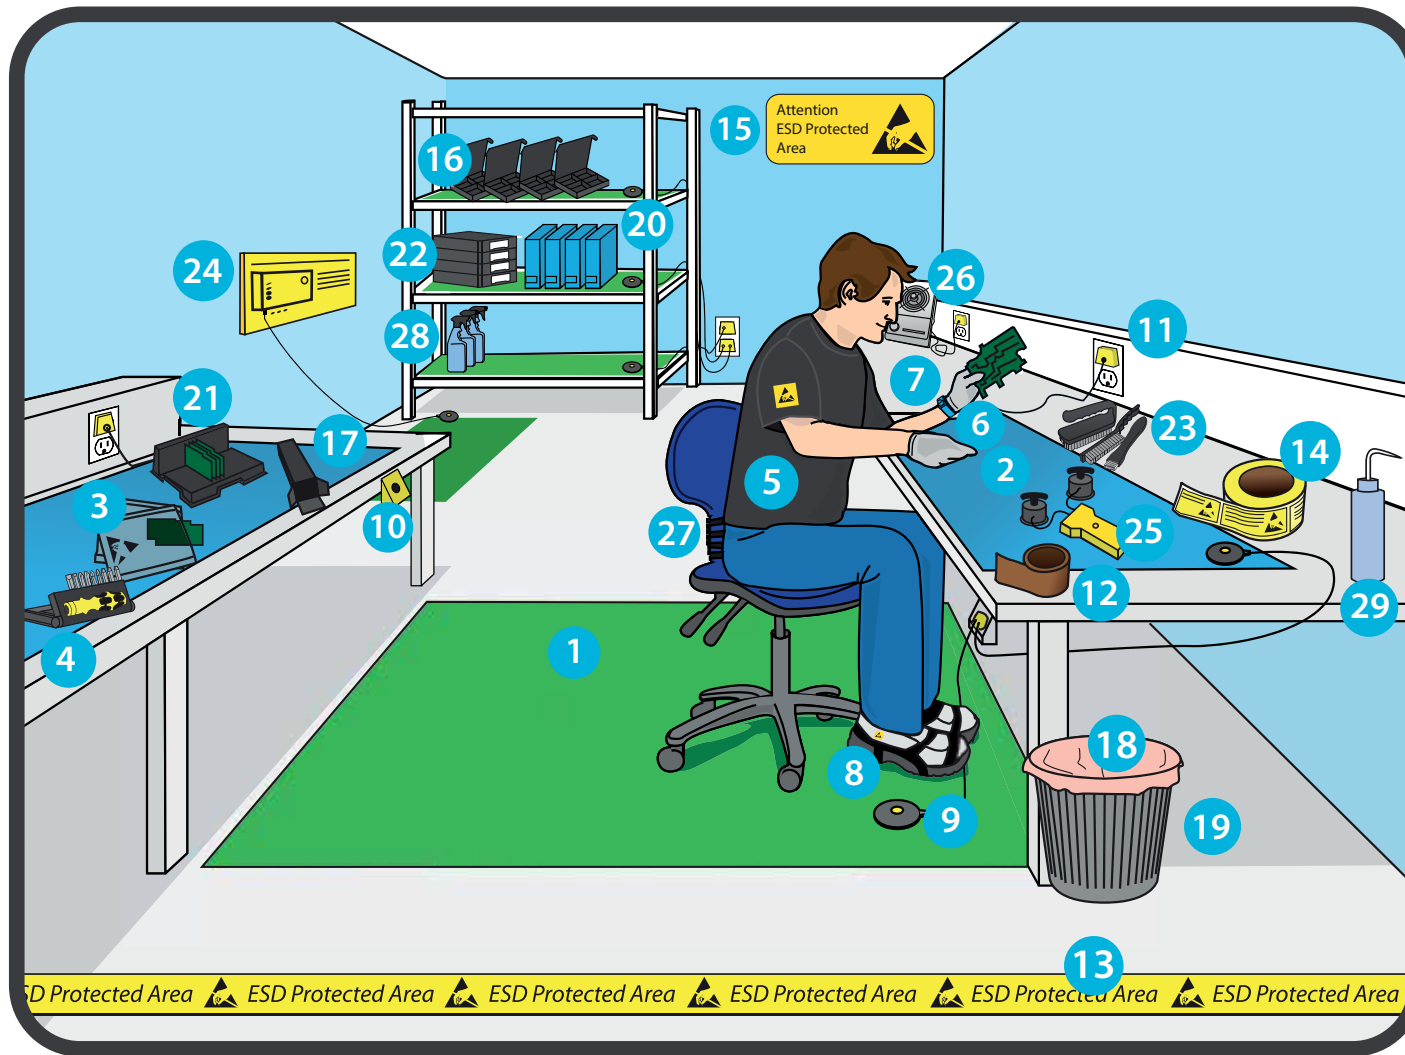

## SAMPLE OF EPA WORKSTATION

1. ESD Floor Matting
2. ESD Bench Matting
3. ESD Bags
4. ESD Screwdrivers
5. Antistatic Clothing
6. ESD Gloves
7. ESD Wrist Strap
8. ESD Foot Grinder
9. Grounding Cords
10. Earth Bonding Points
11. Earth Bonding Plugs
12. Antistatic tapes
13. Floor Marking Tape
14. ESD Labels
15. EPA Signage
16. Conductive Card Transit Packs
17. Conductive Card Component Boxes
18. ESD Trash Can Liners
19. Conductive Trash Can
20. Antistatic Ringbinders
21. Conductive PCB Rack
22. Conductive Tote Bins
23. Conductive Brushes
24. Wrist Strap & Footwear Tester
25. Testing Equipment
26. Ionising Blower
27. EPA Chair
28. IC Workstation & Mat Cleaner
29. ESD Wash Bottle